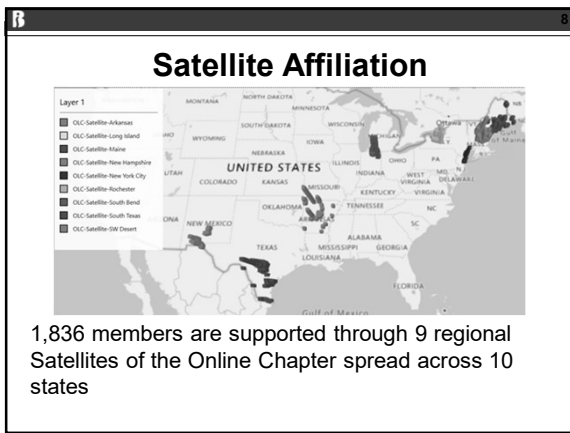

5

B 6

Online Chapter is a BI Chapter

Like a Traditional Chapter
Run by Volunteer Board of Directors
BI Membership - in Clubs or Individuals
Core Programming
Website & Communications
Local Help !

But With Unique Features
Chapter functions online
Satellites - organization
network - concentration of members

6

3,356 total BI members in 26 states plus overseas

7

1,836 members are supported through 9 regional Satellites of the Online Chapter spread across 10 states

8

1,520 BI members not able to be supported by local Satellites are spread across 22 states and overseas